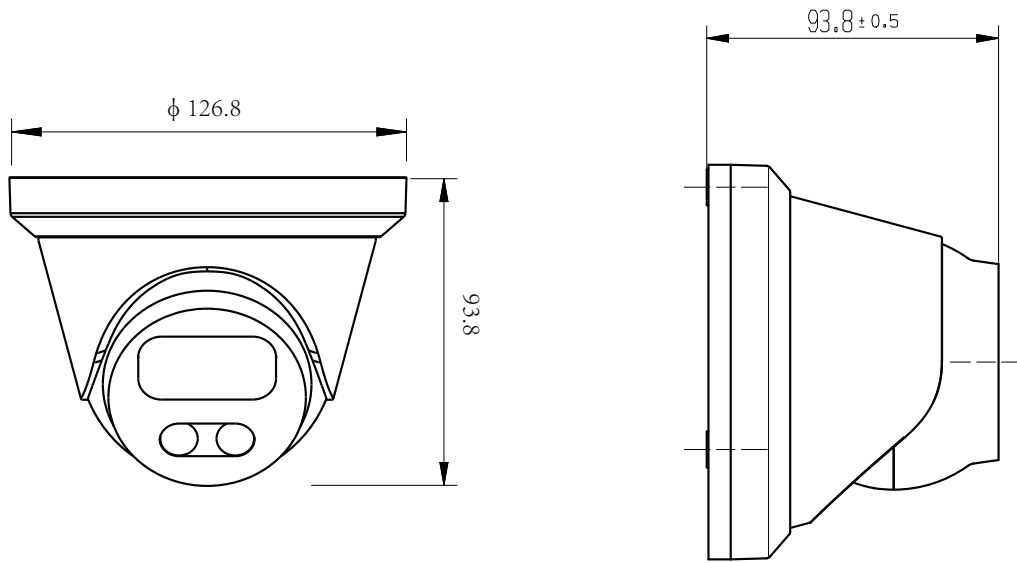

Smart Phone	iPhone, Android
AI Function	
Intelligent Analysis	Intrusion Detetion(based on human and Vehicle Detection), Motion Detection(supports the detection based on human movement)
Camera Features	
Day/Night	Color/ B&W (IR-CUT)
Image Config	Saturation/Brightness/Contrast/Sharpness, Mirror, 3D NR, White Balance, Anti Flicker, Video Tampering, HLC, Distortion
Full Color	N/A
Corridor Pattern	Support
Defog Mode	Support
ROI	Support
BLC	Support
WDR	120dB
Motion Detection	Support(support enable the detection based on human and Vehicle movement)
Privacy Masking	3 Rectangular Zone
Recording Mode	NVR/CMS/Web
Language	Chinese Simplified, Chinese Traditional, English, Korean, Polish, French, Japanese, Spanish, Portuguese, Italian, Hebrew, Ukrainian, Arabic, Vietnamese, Thai, Hungarian, Czech
Interface	
Audio	Default: Without Option: Built in Mic Option: Audio In Option: Audio I/O
Alarm	N/A
SD Card Slot	Default: Without Option: External SD card slot (Max 512GB)
RS485	N/A
General	
Housing	Metal (Ring Plastic) , IP67
Anti-cut Bracket	NO
IR Cut Filter	YES
Operation Temperature	-30℃ ~ +80℃ RH95% Max
Storage Temperature	-30℃ ~ +80℃ RH95% Max
Power Source	DC12V±10%, 700mA
Dimension	φ126.8 x 93.8(H) mm
Weight (G.W.)	Approx. 750 g

Dimensions (mm)

Optional Accessories

B245
Side Bracket